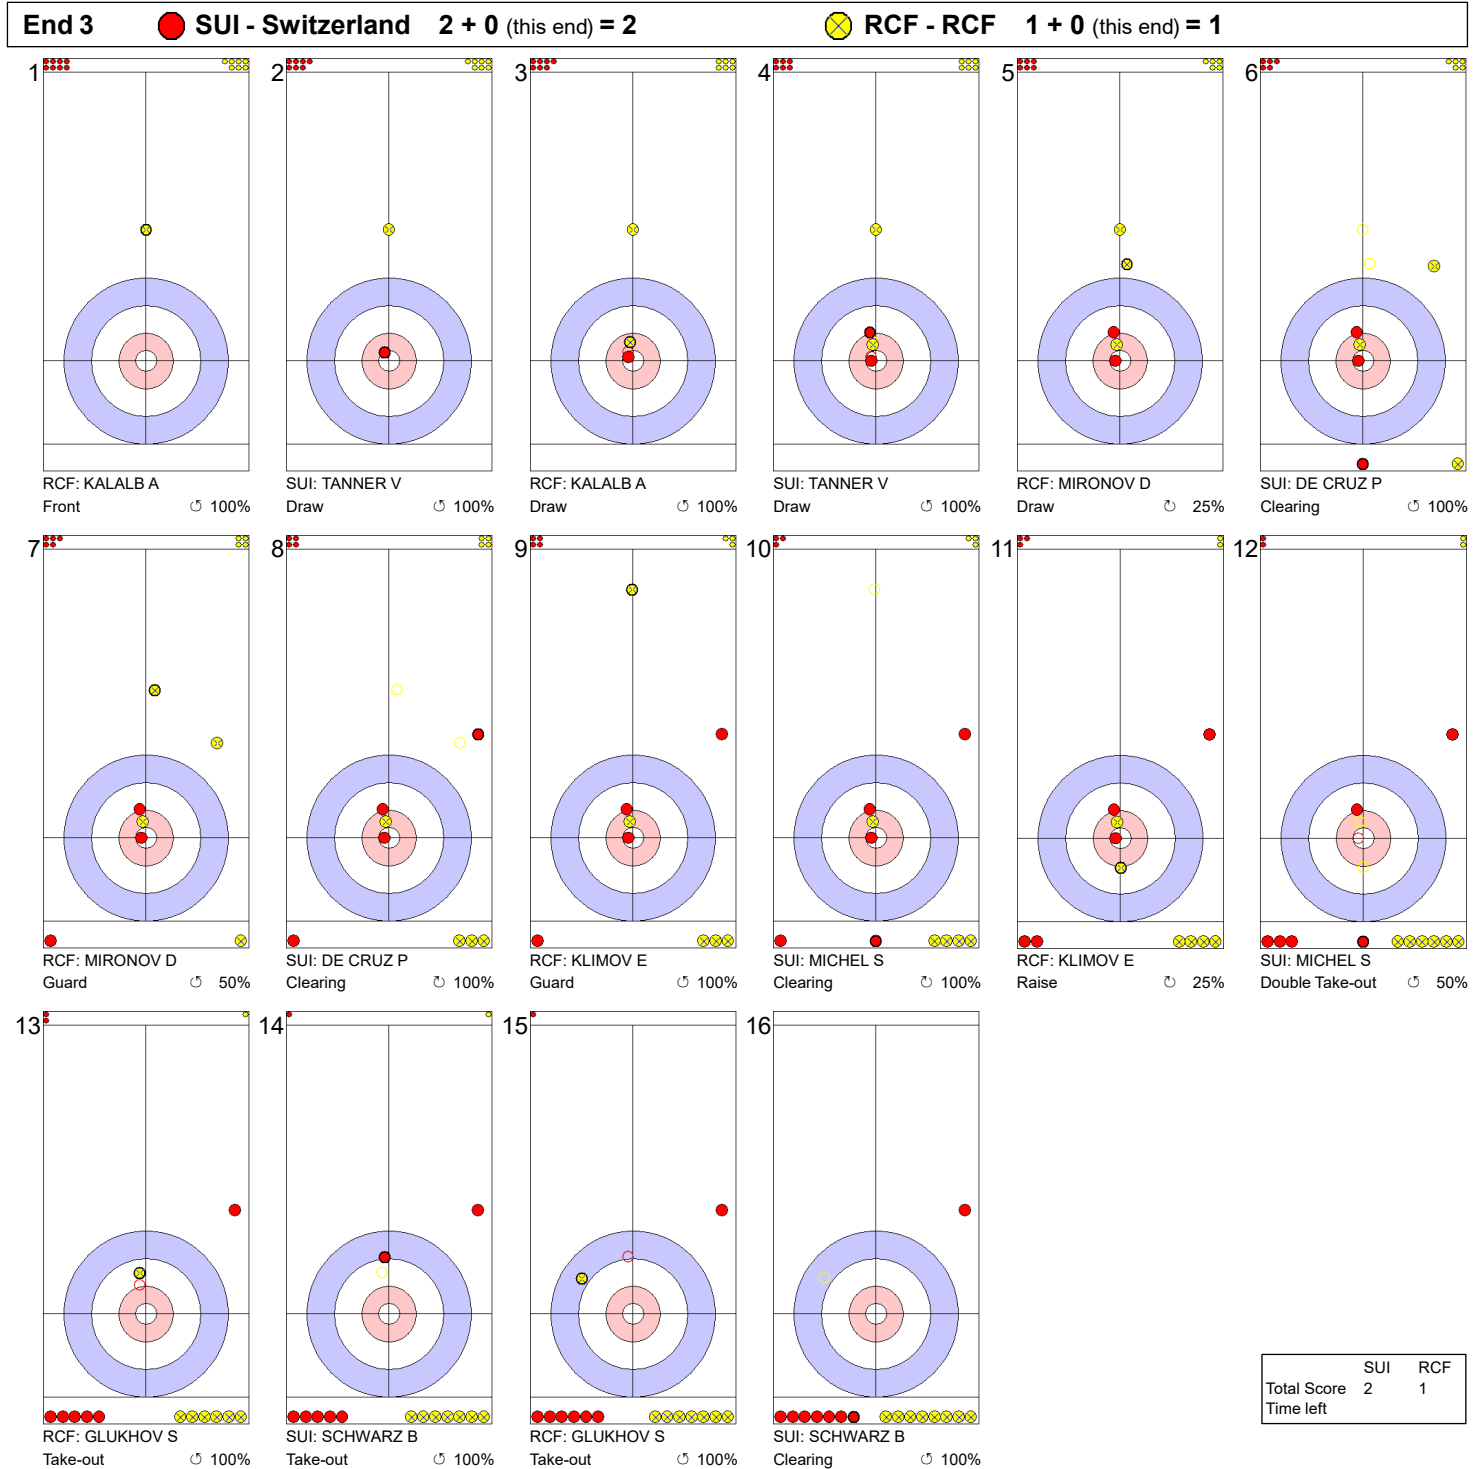

SUN 11 APR 2021
 Start Time 21:00

Bronze Medal Game

Game - Shot by Shot

Legend:
 ↻ Clockwise ↺ Counter-clockwise - Not considered

SUN 11 APR 2021
 Start Time 21:00

Bronze Medal Game

Game - Shot by Shot

Legend:
 ↻ Clockwise ↺ Counter-clockwise - Not considered

SUN 11 APR 2021
Start Time 21:00

Bronze Medal Game

Game - Shot by Shot

End 5 ● **SUI - Switzerland 3 + 0 (this end) = 3** ⊗ **RCF - RCF 1 + 2 (this end) = 3**

Legend:
↻ Clockwise ↺ Counter-clockwise - Not considered