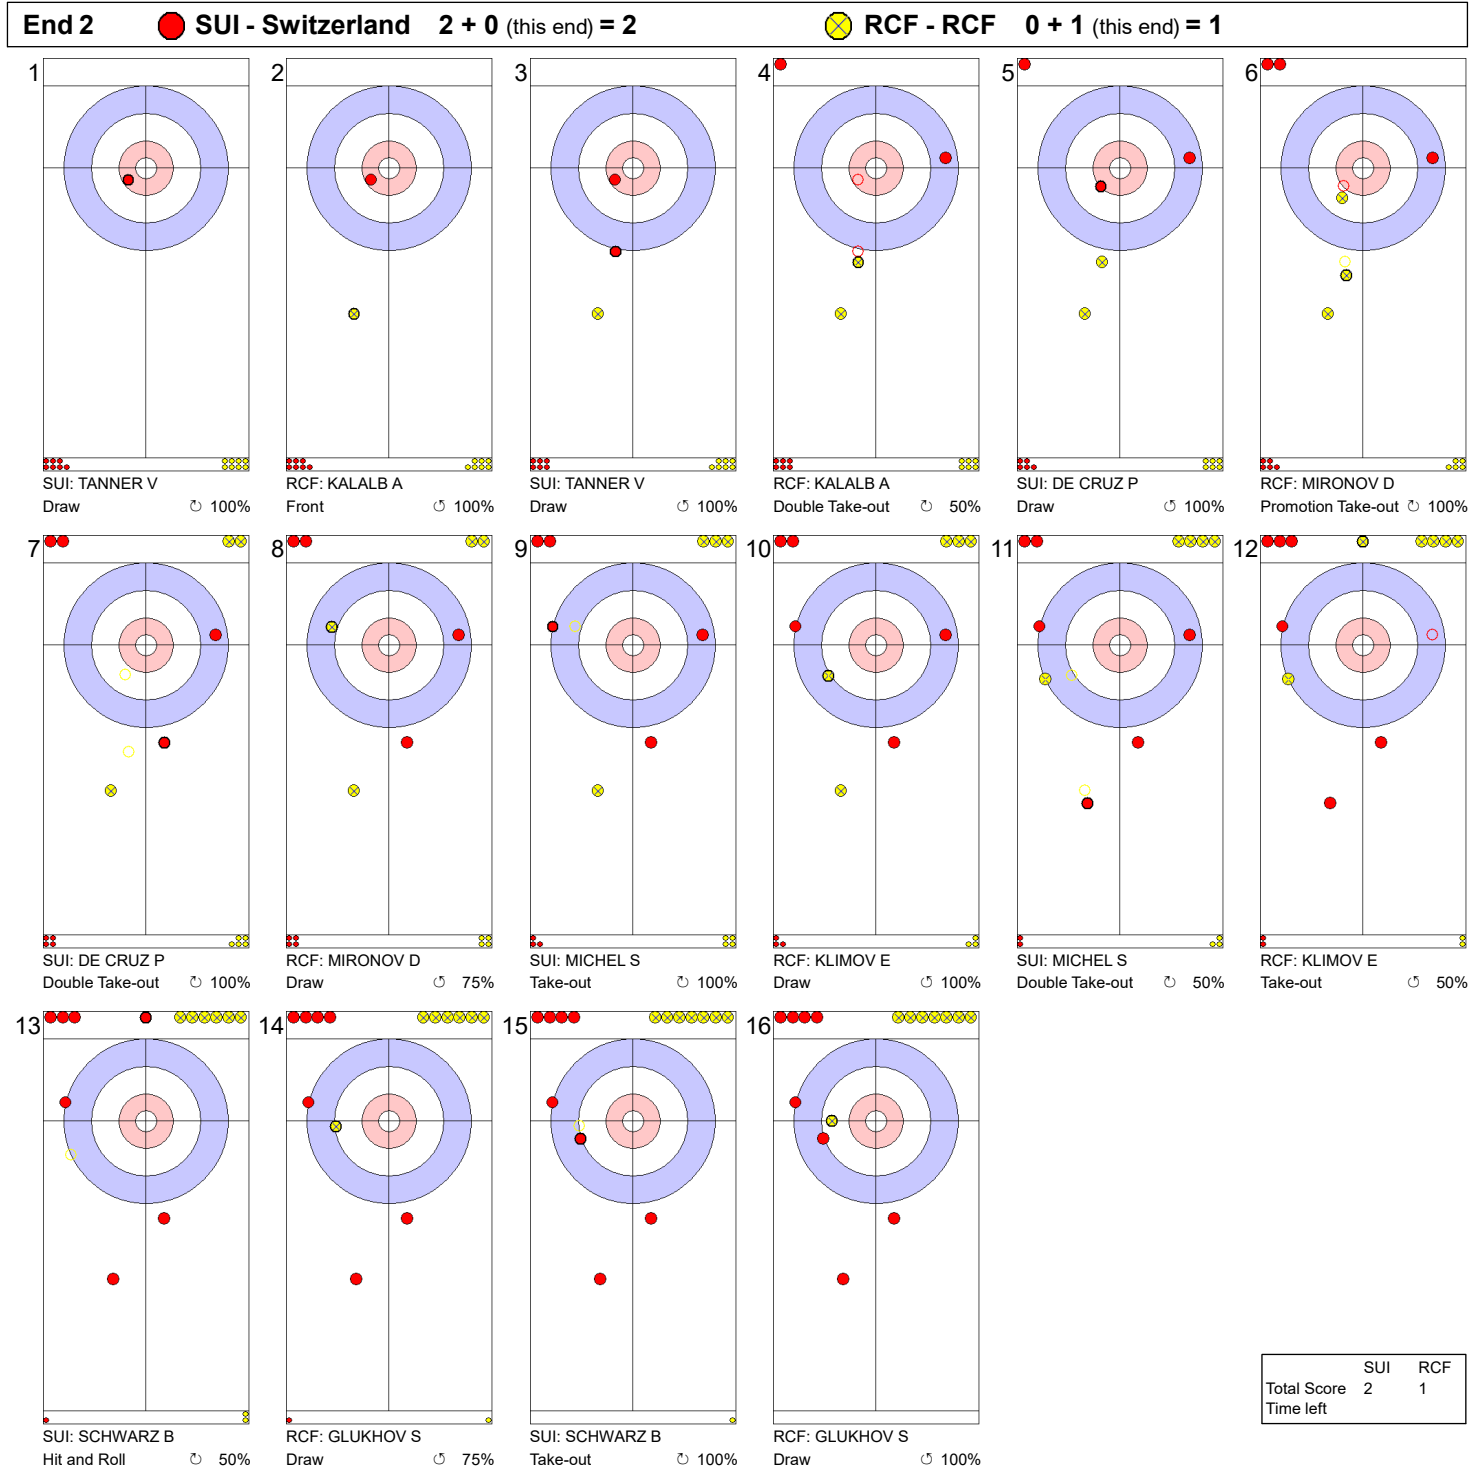

SUN 11 APR 2021
 Start Time 21:00

Bronze Medal Game

Game - Shot by Shot

Legend:
 ↻ Clockwise ↺ Counter-clockwise - Not considered

SUN 11 APR 2021
 Start Time 21:00

Bronze Medal Game

Game - Shot by Shot

Legend:
 ↻ Clockwise ↺ Counter-clockwise - Not considered

SUN 11 APR 2021
 Start Time 21:00

Bronze Medal Game

Game - Shot by Shot

Legend:
 ↻ Clockwise ↺ Counter-clockwise - Not considered