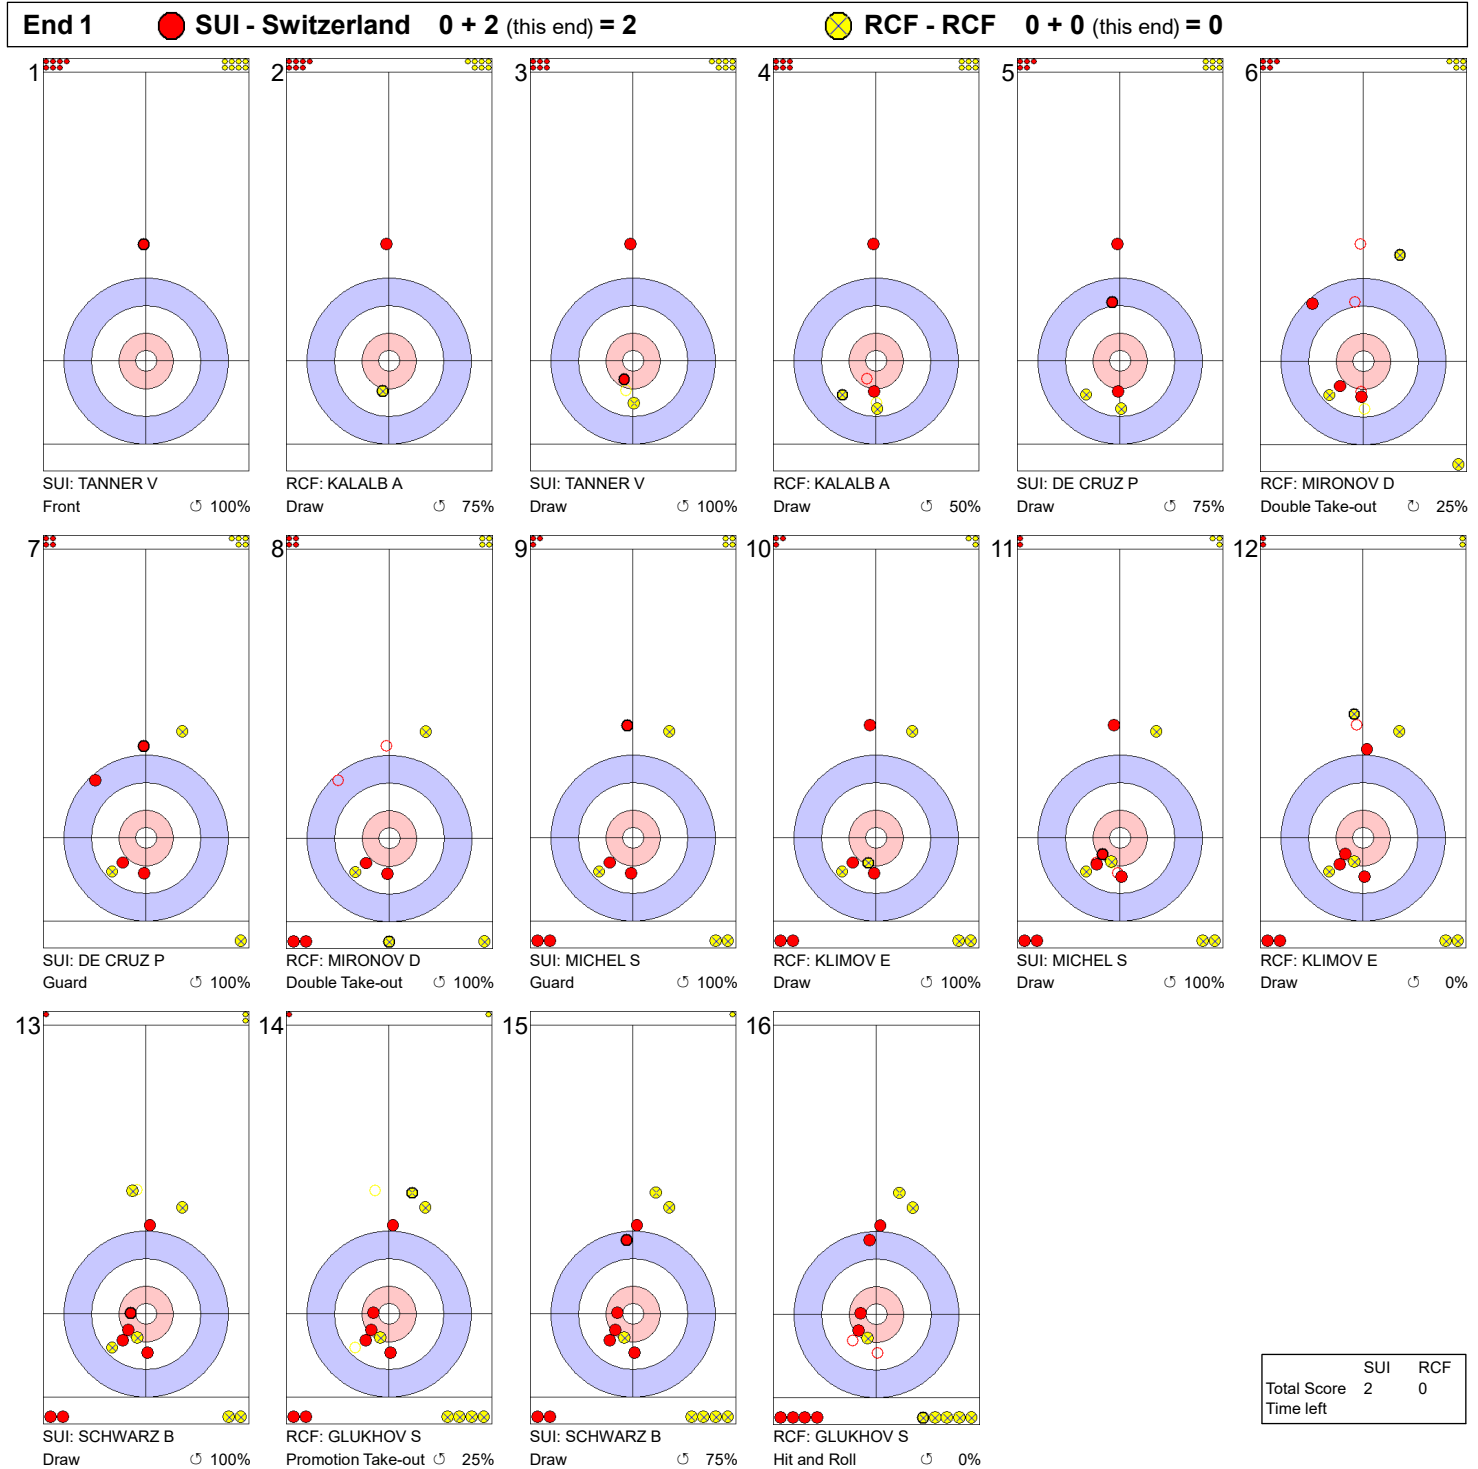

SUN 11 APR 2021
 Start Time 21:00

Bronze Medal Game

Game - Shot by Shot

Legend:
 ↻ Clockwise ↺ Counter-clockwise - Not considered

SUN 11 APR 2021
 Start Time 21:00

Bronze Medal Game

Game - Shot by Shot

Legend:
 ↻ Clockwise ↺ Counter-clockwise - Not considered

SUN 11 APR 2021
Start Time 21:00

Bronze Medal Game

Game - Shot by Shot

End 5 ● **SUI - Switzerland 3 + 0 (this end) = 3** ⊗ **RCF - RCF 1 + 2 (this end) = 3**

Legend:
↻ Clockwise ↺ Counter-clockwise - Not considered