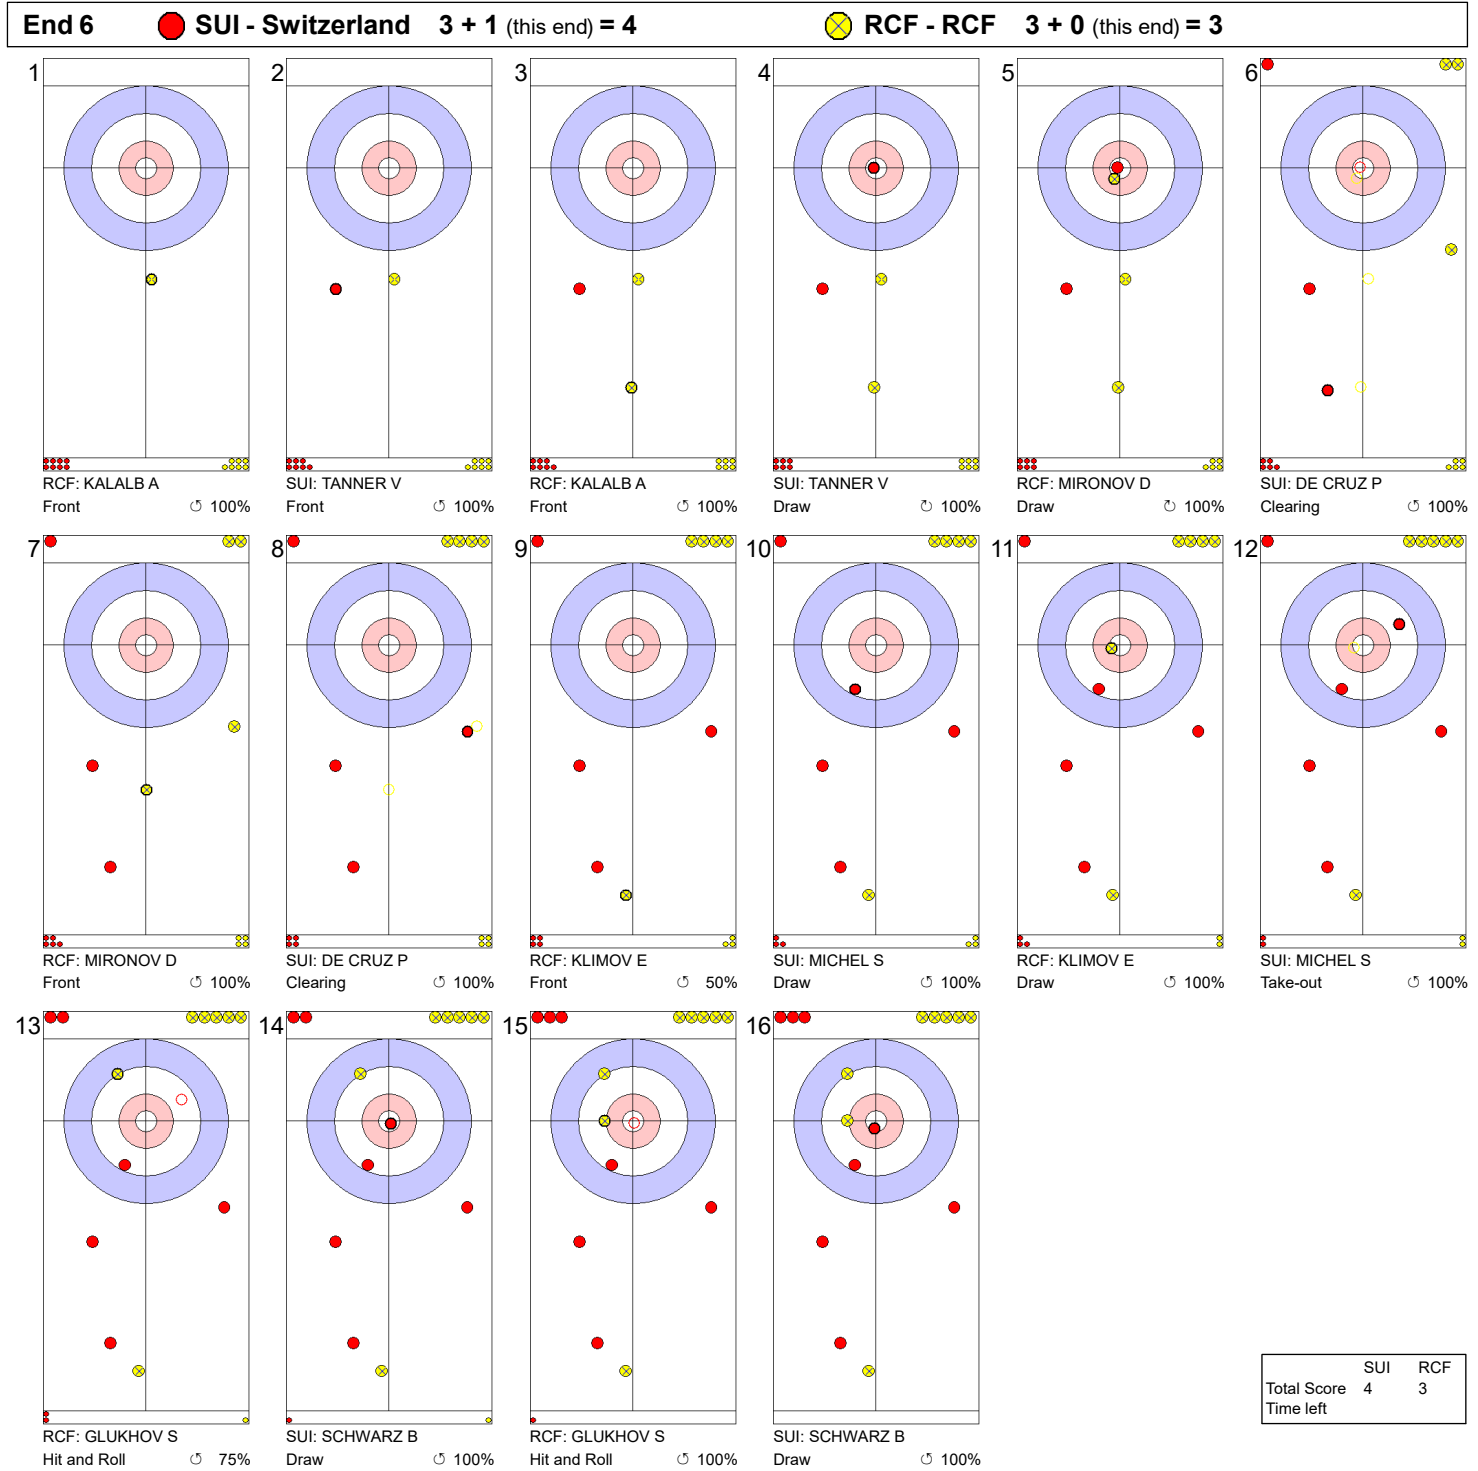

SUN 11 APR 2021
 Start Time 21:00

Bronze Medal Game

Game - Shot by Shot

Legend:
 ↻ Clockwise ↺ Counter-clockwise - Not considered

SUN 11 APR 2021
 Start Time 21:00

Bronze Medal Game

Game - Shot by Shot

Legend:
 ↻ Clockwise ↺ Counter-clockwise - Not considered

SUN 11 APR 2021
Start Time 21:00

Bronze Medal Game

Game - Shot by Shot

End 5 ● **SUI - Switzerland 3 + 0 (this end) = 3** ⊗ **RCF - RCF 1 + 2 (this end) = 3**

Legend:
↻ Clockwise ↺ Counter-clockwise - Not considered