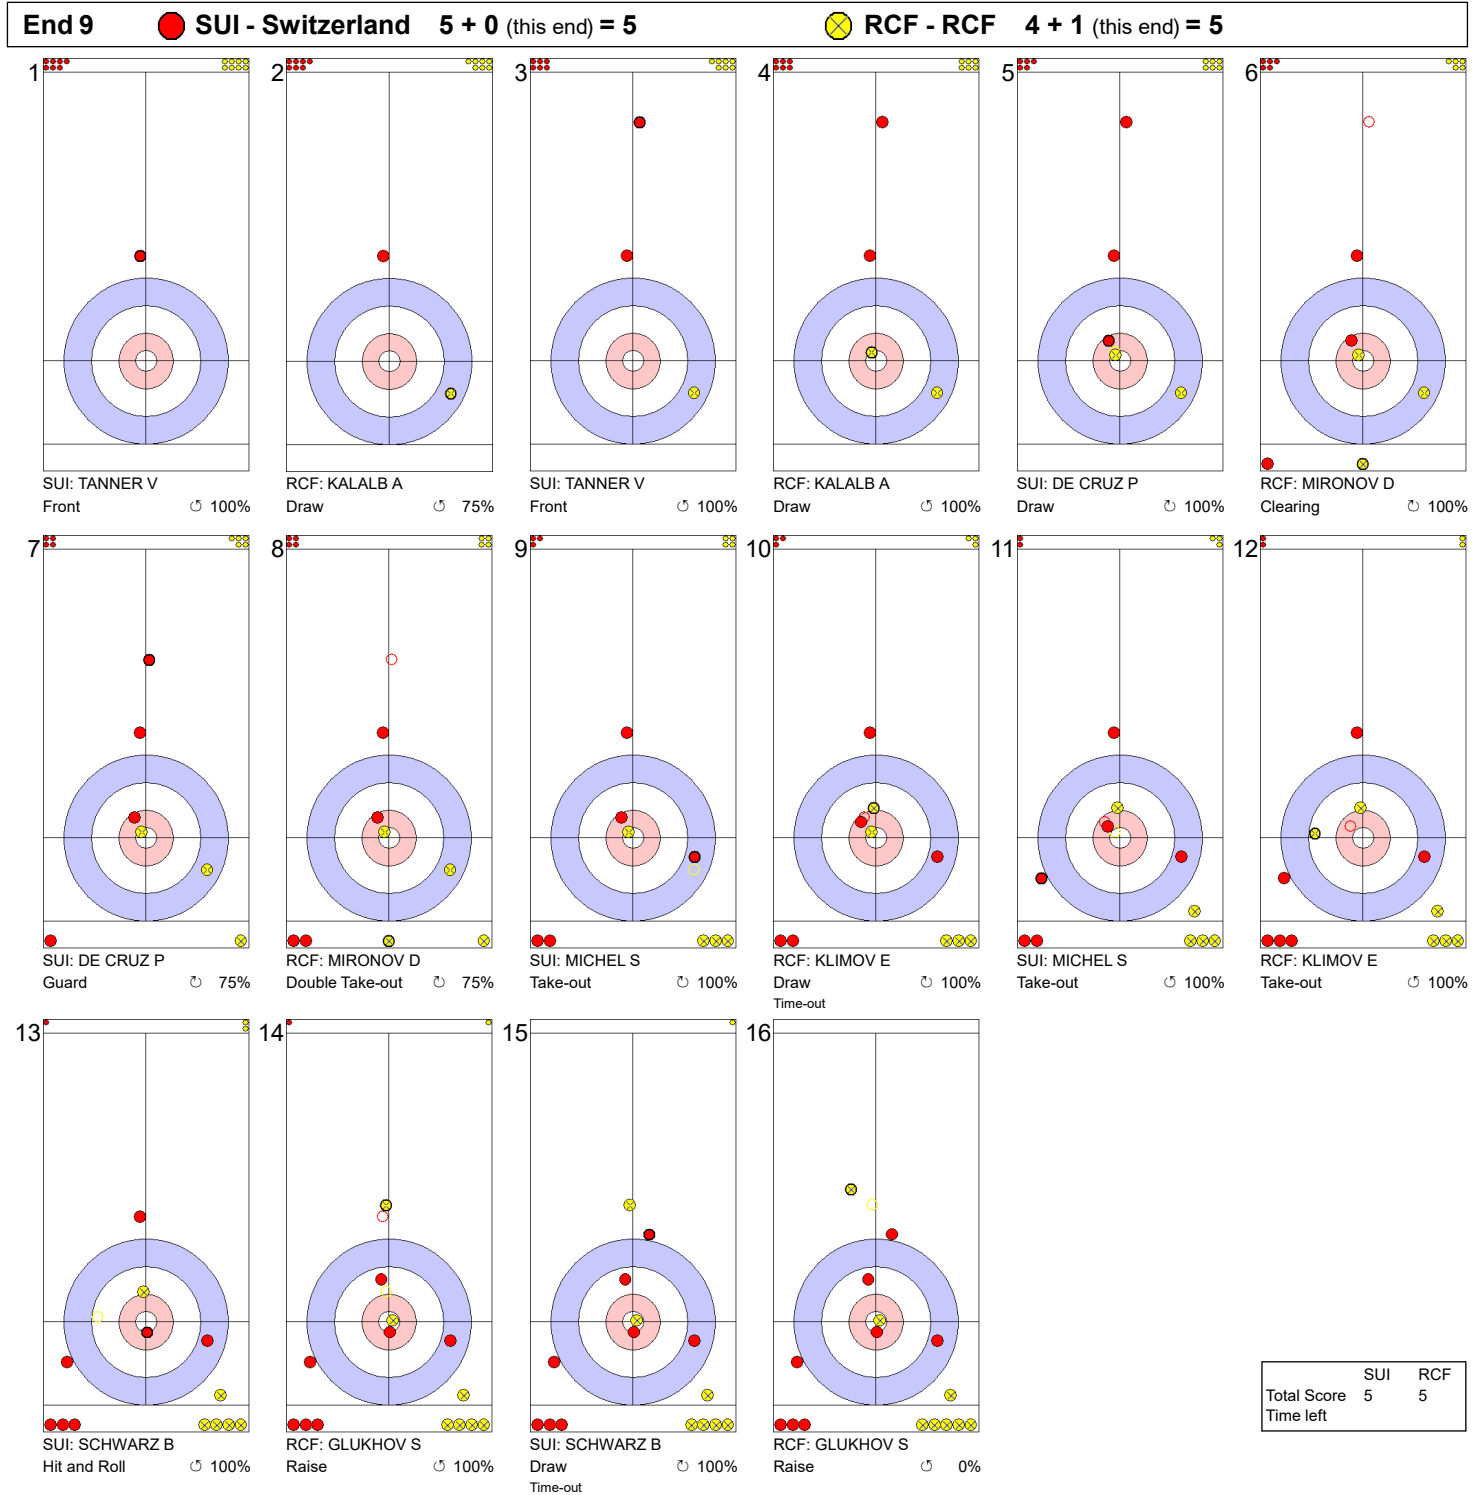

SUN 11 APR 2021
 Start Time 21:00

Bronze Medal Game

Game - Shot by Shot

Legend:
 ↻ Clockwise ↺ Counter-clockwise - Not considered

SUN 11 APR 2021
 Start Time 21:00

Bronze Medal Game

Game - Shot by Shot

Legend:
 ↻ Clockwise ↺ Counter-clockwise - Not considered

SUN 11 APR 2021
 Start Time 21:00

Bronze Medal Game

Game - Shot by Shot

Legend:
 ↻ Clockwise ↺ Counter-clockwise - Not considered