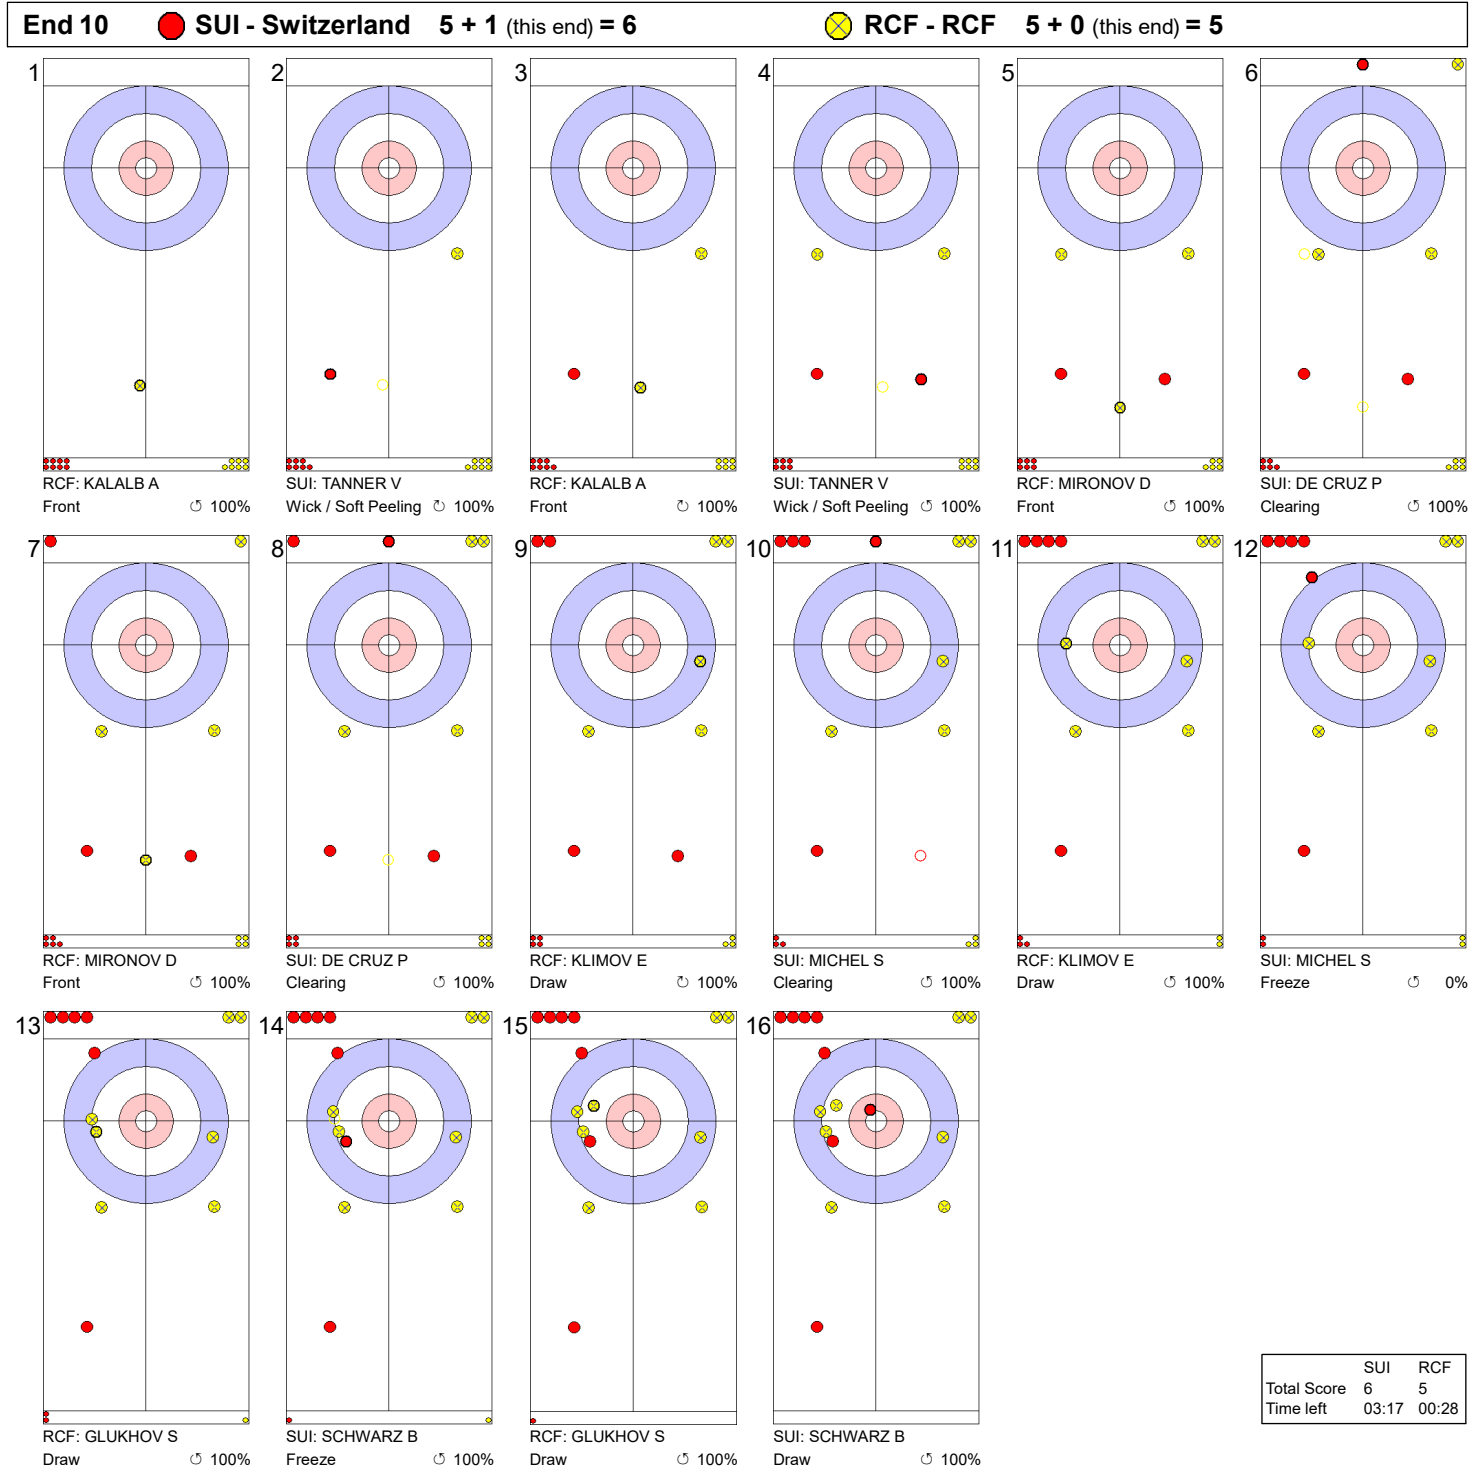

SUN 11 APR 2021
 Start Time 21:00

Bronze Medal Game

Game - Shot by Shot

Legend:
 ↻ Clockwise ↺ Counter-clockwise - Not considered

SUN 11 APR 2021
 Start Time 21:00

Bronze Medal Game

Game - Shot by Shot

Legend:
 ↻ Clockwise ↺ Counter-clockwise - Not considered

SUN 11 APR 2021
 Start Time 21:00

Bronze Medal Game

Game - Shot by Shot

Legend:
 ↻ Clockwise ↺ Counter-clockwise - Not considered