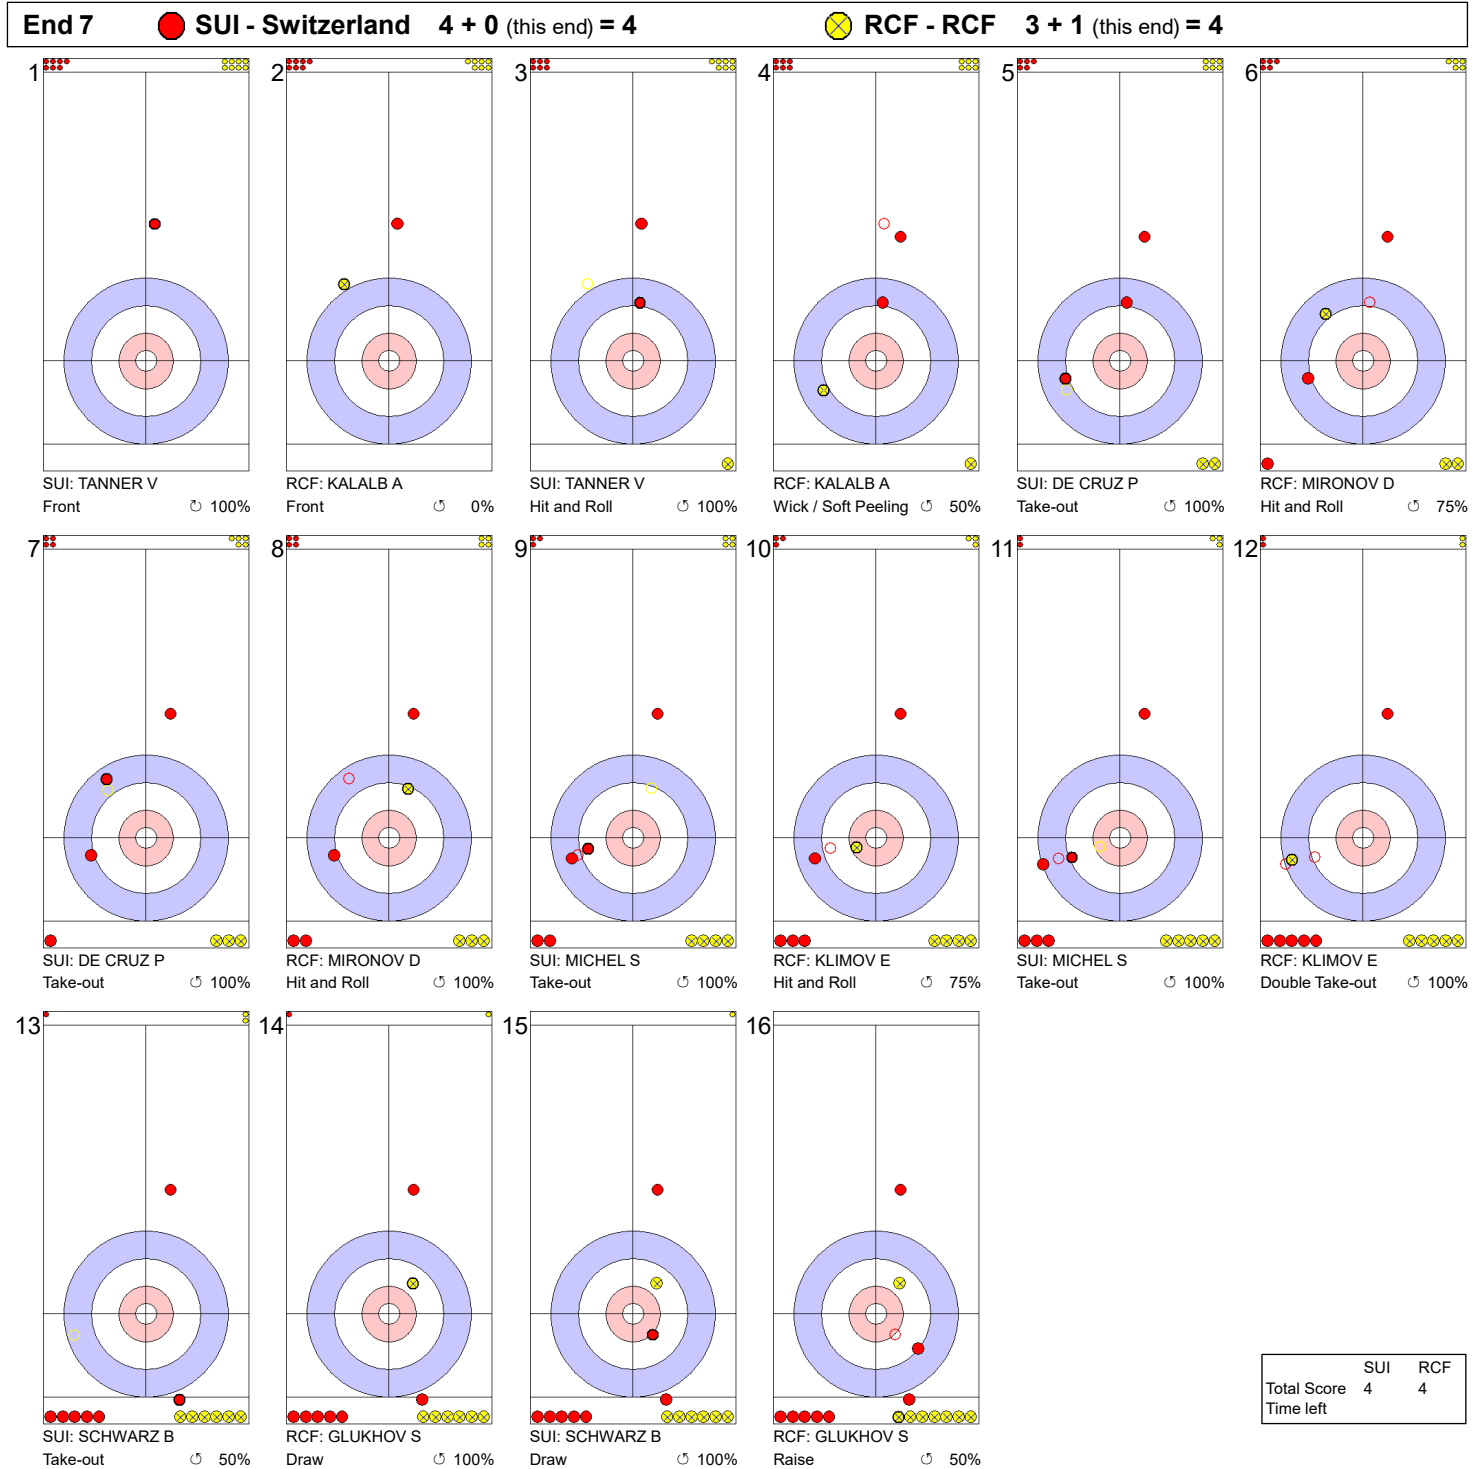

SUN 11 APR 2021
Start Time 21:00

Bronze Medal Game

Game - Shot by Shot

End 5 ● **SUI - Switzerland 3 + 0 (this end) = 3** ⊗ **RCF - RCF 1 + 2 (this end) = 3**

Legend:
↻ Clockwise ↺ Counter-clockwise - Not considered

SUN 11 APR 2021
 Start Time 21:00

Bronze Medal Game

Game - Shot by Shot

Legend:
 ↻ Clockwise ↺ Counter-clockwise - Not considered

SUN 11 APR 2021
 Start Time 21:00

Bronze Medal Game

Game - Shot by Shot

Legend:
 ↻ Clockwise ↺ Counter-clockwise - Not considered

SUN 11 APR 2021
 Start Time 21:00

Bronze Medal Game

Game - Shot by Shot

Legend:
 ↻ Clockwise ↺ Counter-clockwise - Not considered