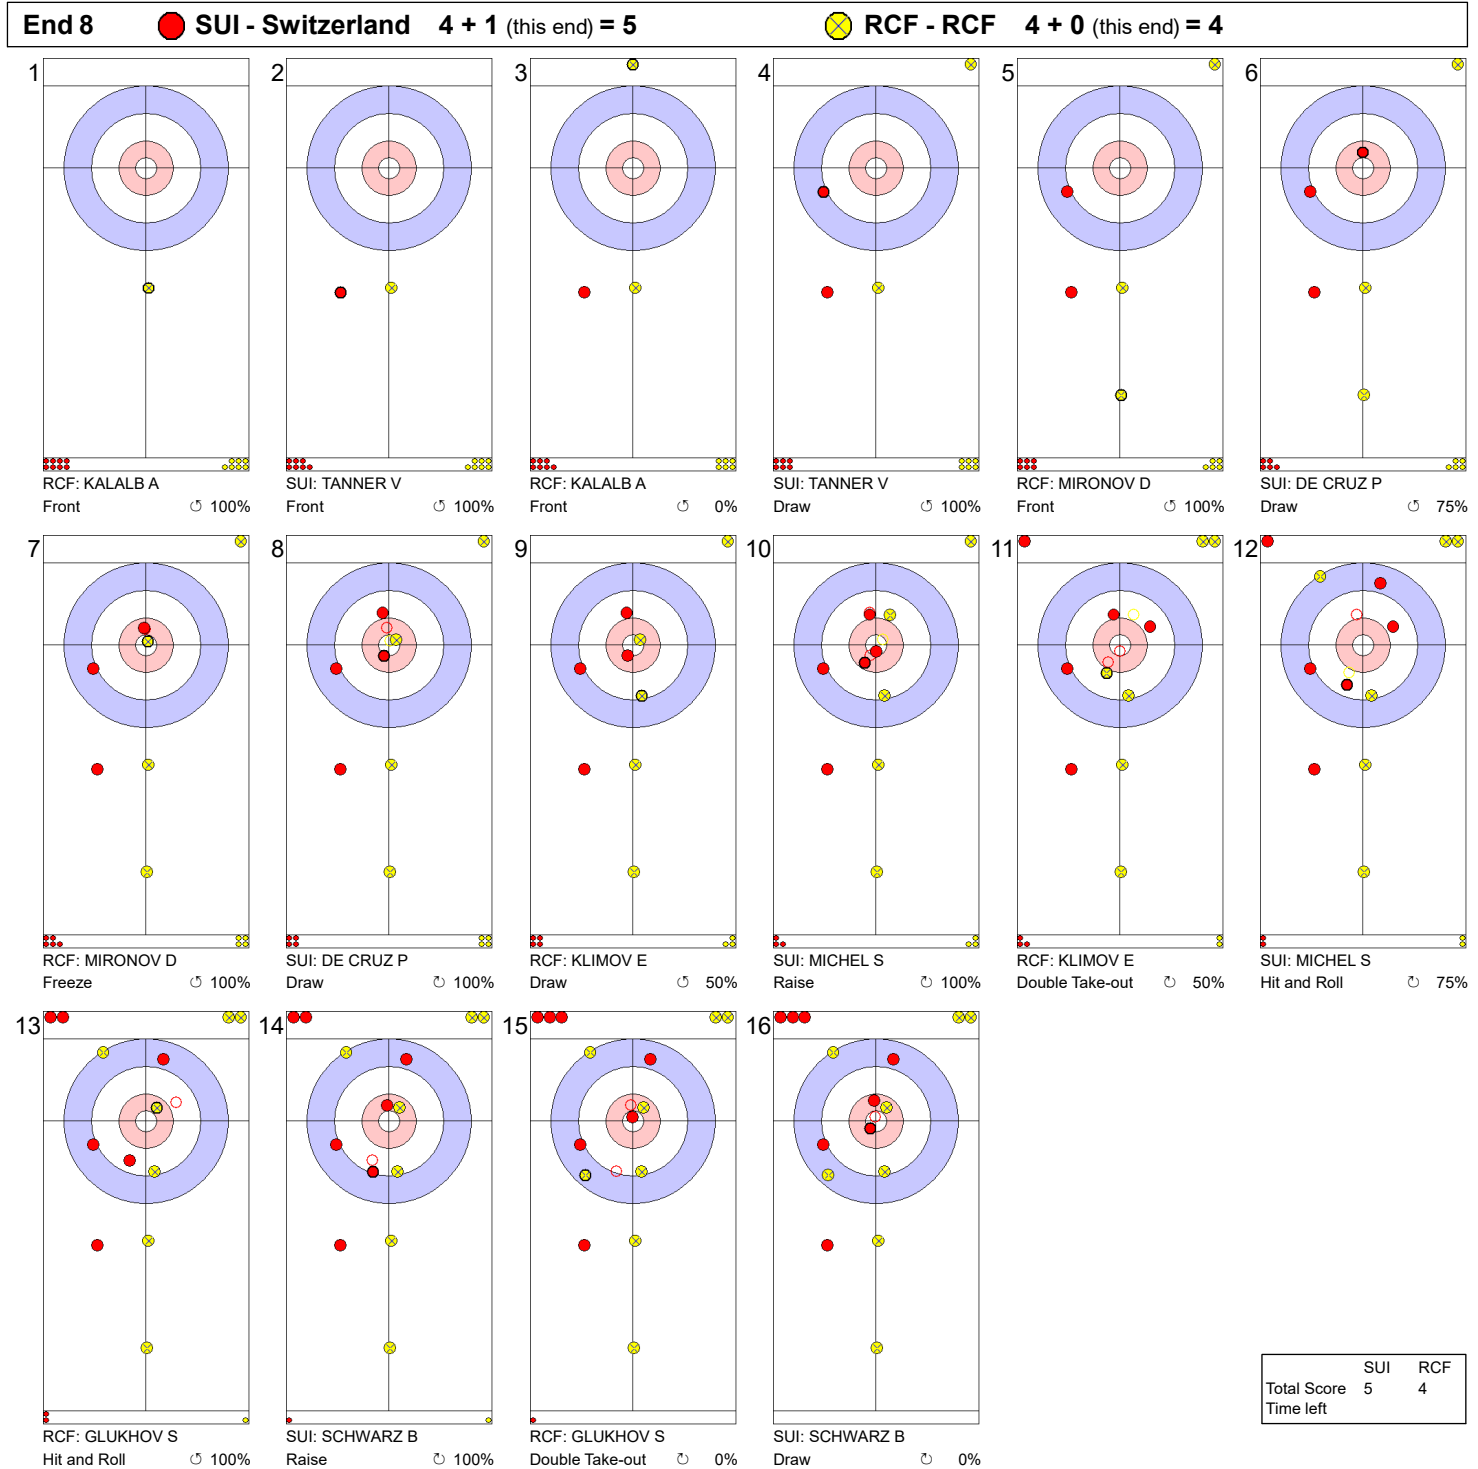

SUN 11 APR 2021
Start Time 21:00

Bronze Medal Game

Game - Shot by Shot

End 5 ● **SUI - Switzerland 3 + 0 (this end) = 3** ⊗ **RCF - RCF 1 + 2 (this end) = 3**

Legend:
↻ Clockwise ↺ Counter-clockwise - Not considered

SUN 11 APR 2021
 Start Time 21:00

Bronze Medal Game

Game - Shot by Shot

Legend:
 ↻ Clockwise ↺ Counter-clockwise - Not considered

SUN 11 APR 2021
 Start Time 21:00

Bronze Medal Game

Game - Shot by Shot

Legend:
 ↻ Clockwise ↺ Counter-clockwise - Not considered

SUN 11 APR 2021
 Start Time 21:00

Bronze Medal Game

Game - Shot by Shot

Legend:
 ↻ Clockwise ↺ Counter-clockwise - Not considered