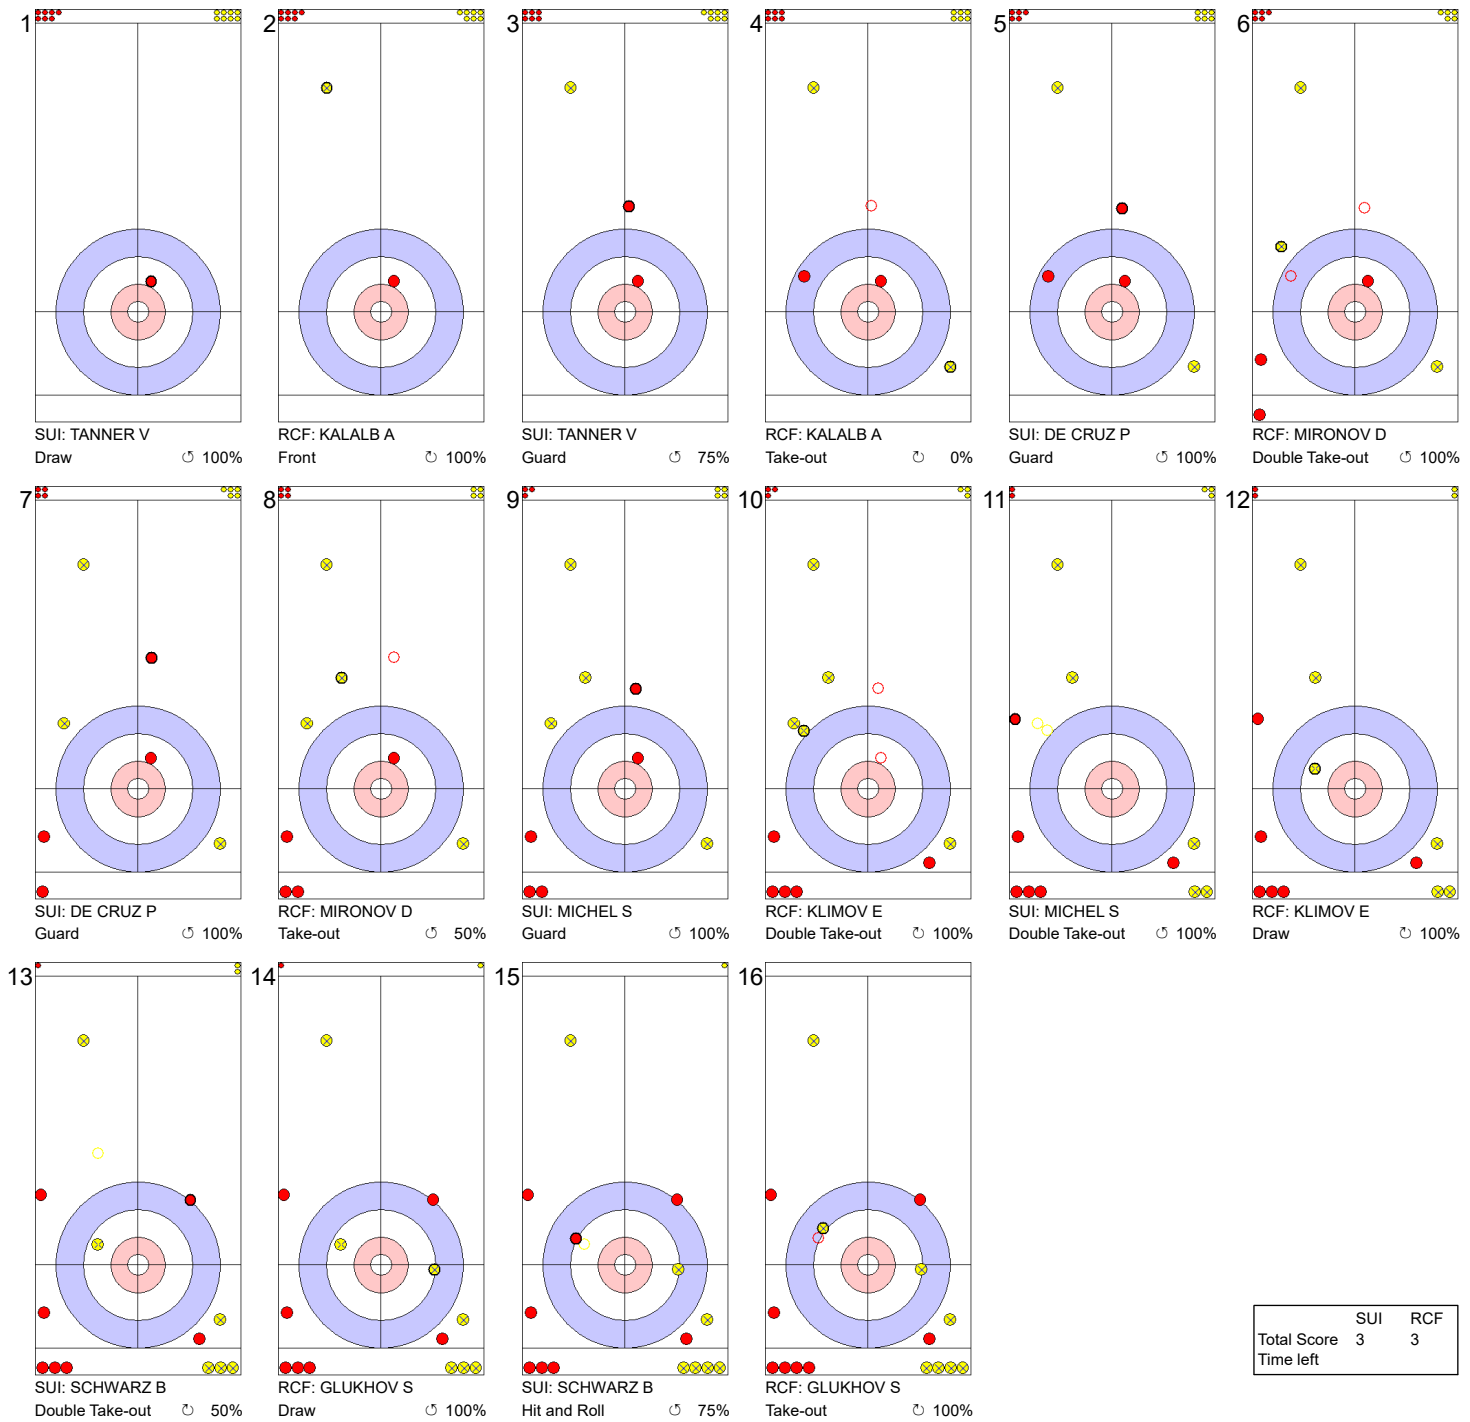

SUN 11 APR 2021
 Start Time 21:00

Bronze Medal Game

Game - Shot by Shot

Legend:
 ↻ Clockwise ↺ Counter-clockwise - Not considered

SUN 11 APR 2021
 Start Time 21:00

Bronze Medal Game

Game - Shot by Shot

Legend:
 ↻ Clockwise ↺ Counter-clockwise - Not considered

SUN 11 APR 2021
Start Time 21:00

Bronze Medal Game

Game - Shot by Shot

End 5 ● **SUI - Switzerland 3 + 0 (this end) = 3** ⊗ **RCF - RCF 1 + 2 (this end) = 3**

Legend:
↻ Clockwise ↺ Counter-clockwise - Not considered